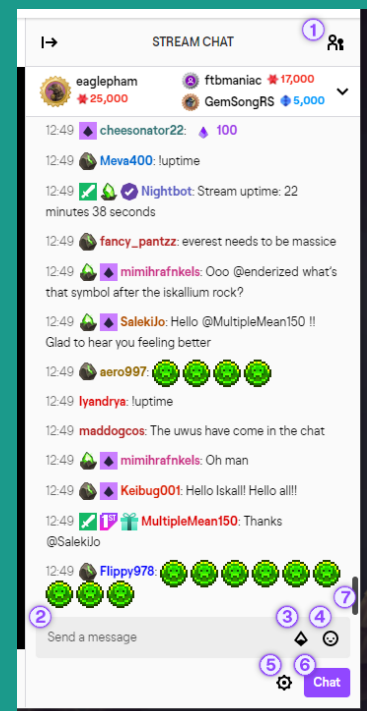

TWITCH LINGO GUIDE

Step one to launching a
Twitch channel =
understanding the
language

@THECARLAMARIE

THE
CARLA MARIE
+ ANTHONY
SHOW

Twitch is an incredible platform to help take your business to the next level but there's a whole new language to learn when entering this space. Twitch originated as a platform for gamers to showcase their game-playing skills, and while gaming still a prominent part of Twitch, it's expanded to MANY genres. Like most languages that root back to an original culture, Twitch's lingo roots back to gaming culture and if you're not a gamer it can make your head spin. This is a Twitch glossary to help you understand the basics before you broadcast your first stream.

Carla Marie XO

CHAT

The Twitch chat allows you to interact with your community members in real time. Any commands used by a community member will appear in the chat. This is by far my favorite part of the Twitch platform and where your community members will build relationships with one another.

A LIVE CHAT EXAMPLE

MODERATOR/MODS

A moderator's job is to make sure the chat is meeting the behavioral expectations of the streamer. They have the ability to ban words, phrases, or community members during the stream. They also have the ability to add polls and launch other live features during your stream. This helps the streamer focus solely on streaming.