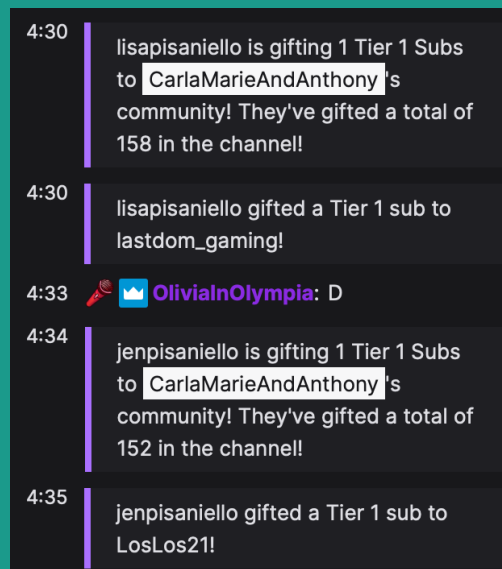

MODS HAVE THESE
BADGE NEXT TO THEIR
USER NAME

SUB/SUBSCRIPTION

Twitch users can subscribe to your channel for a fee. There are a few levels you can offer but the basic is \$4.99 per month. Subscribers get perks like custom channel emotes, a unique badge next to their user name, ad-free viewing, and more.

*OUR CUSTOM CHANNEL SUB BADGES -
BASED ON SUBSCRIBER TIER AND AMOUNT
OF MONTHS THEY'VE SUBSCRIBED*

PRIME SUB

Since Twitch is an Amazon company, Amazon Prime members have the option to subscribe to ONE Twitch channel at NO cost each month. Your channel makes the same amount of money, your subscriber doesn't have to pay anything, it's a win win! We encourage our community to use this option whenever possible. They will have to physically subscribe every month, it cannot be automated. [Here](#) is a step by step process on how to link your Amazon Prime account to your Twitch account.

*PRIME SUBSCRIBERS
HAVE THIS BADGE NEXT
TO THEIR USERNAME*

GIFTED SUB

Users are able to “gift subscriptions” to other users in the Twitch chat during a live stream.

AFFILIATE

When a streamer completes the following in any 30 day period they will become a Twitch affiliate: have at least 500 total minutes broadcasted, have a least seven unique broadcast days, have an average of three or more viewers, and have at least 50 total followers. Once you reach affiliate level you can monetize your stream through subscribers, ads, and cheers/bits, and you'll have the ability to create custom emotes for your channel.