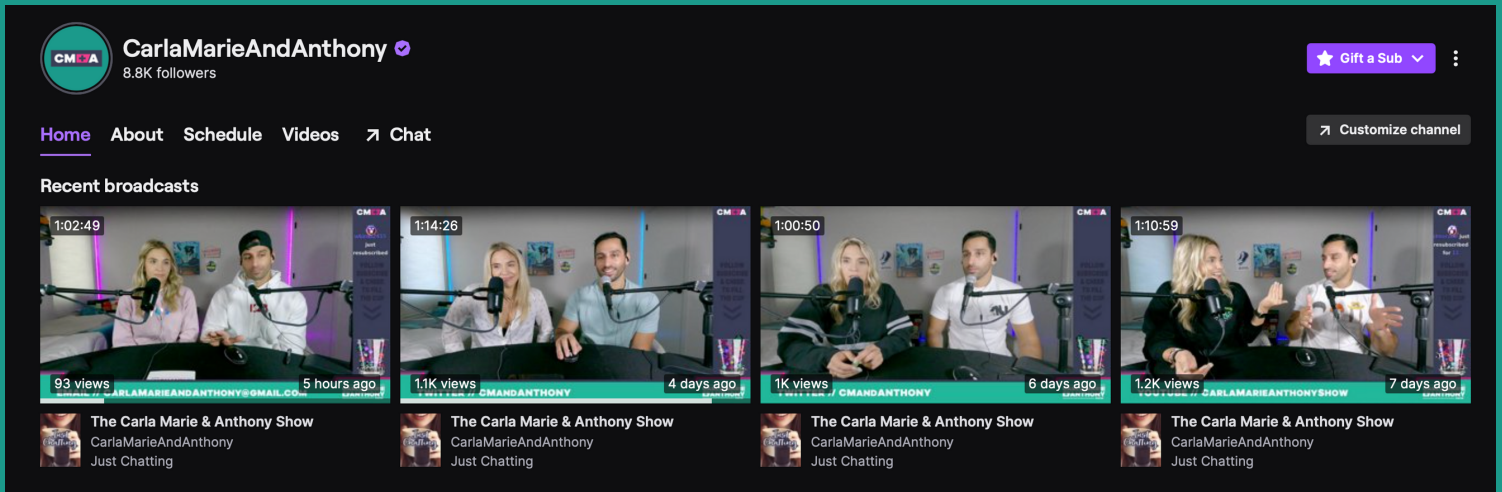

VODs/VIDEO ON DEMAND

Each live broadcast gets automatically saved to channel as a video on demand. Community members can watch past broadcasts. Some streamers may choose to disable VODs, our channel has them available only to subscribers.

BITS

It's basically Twitch's form of currency. Community members can purchase bits (with real money) and "cheer" with them to streamers in the chat during their show. Some streamers offer incentives like "if you donate 100 bits I will give you a shout out"

BITS APPEAR LIKE THIS