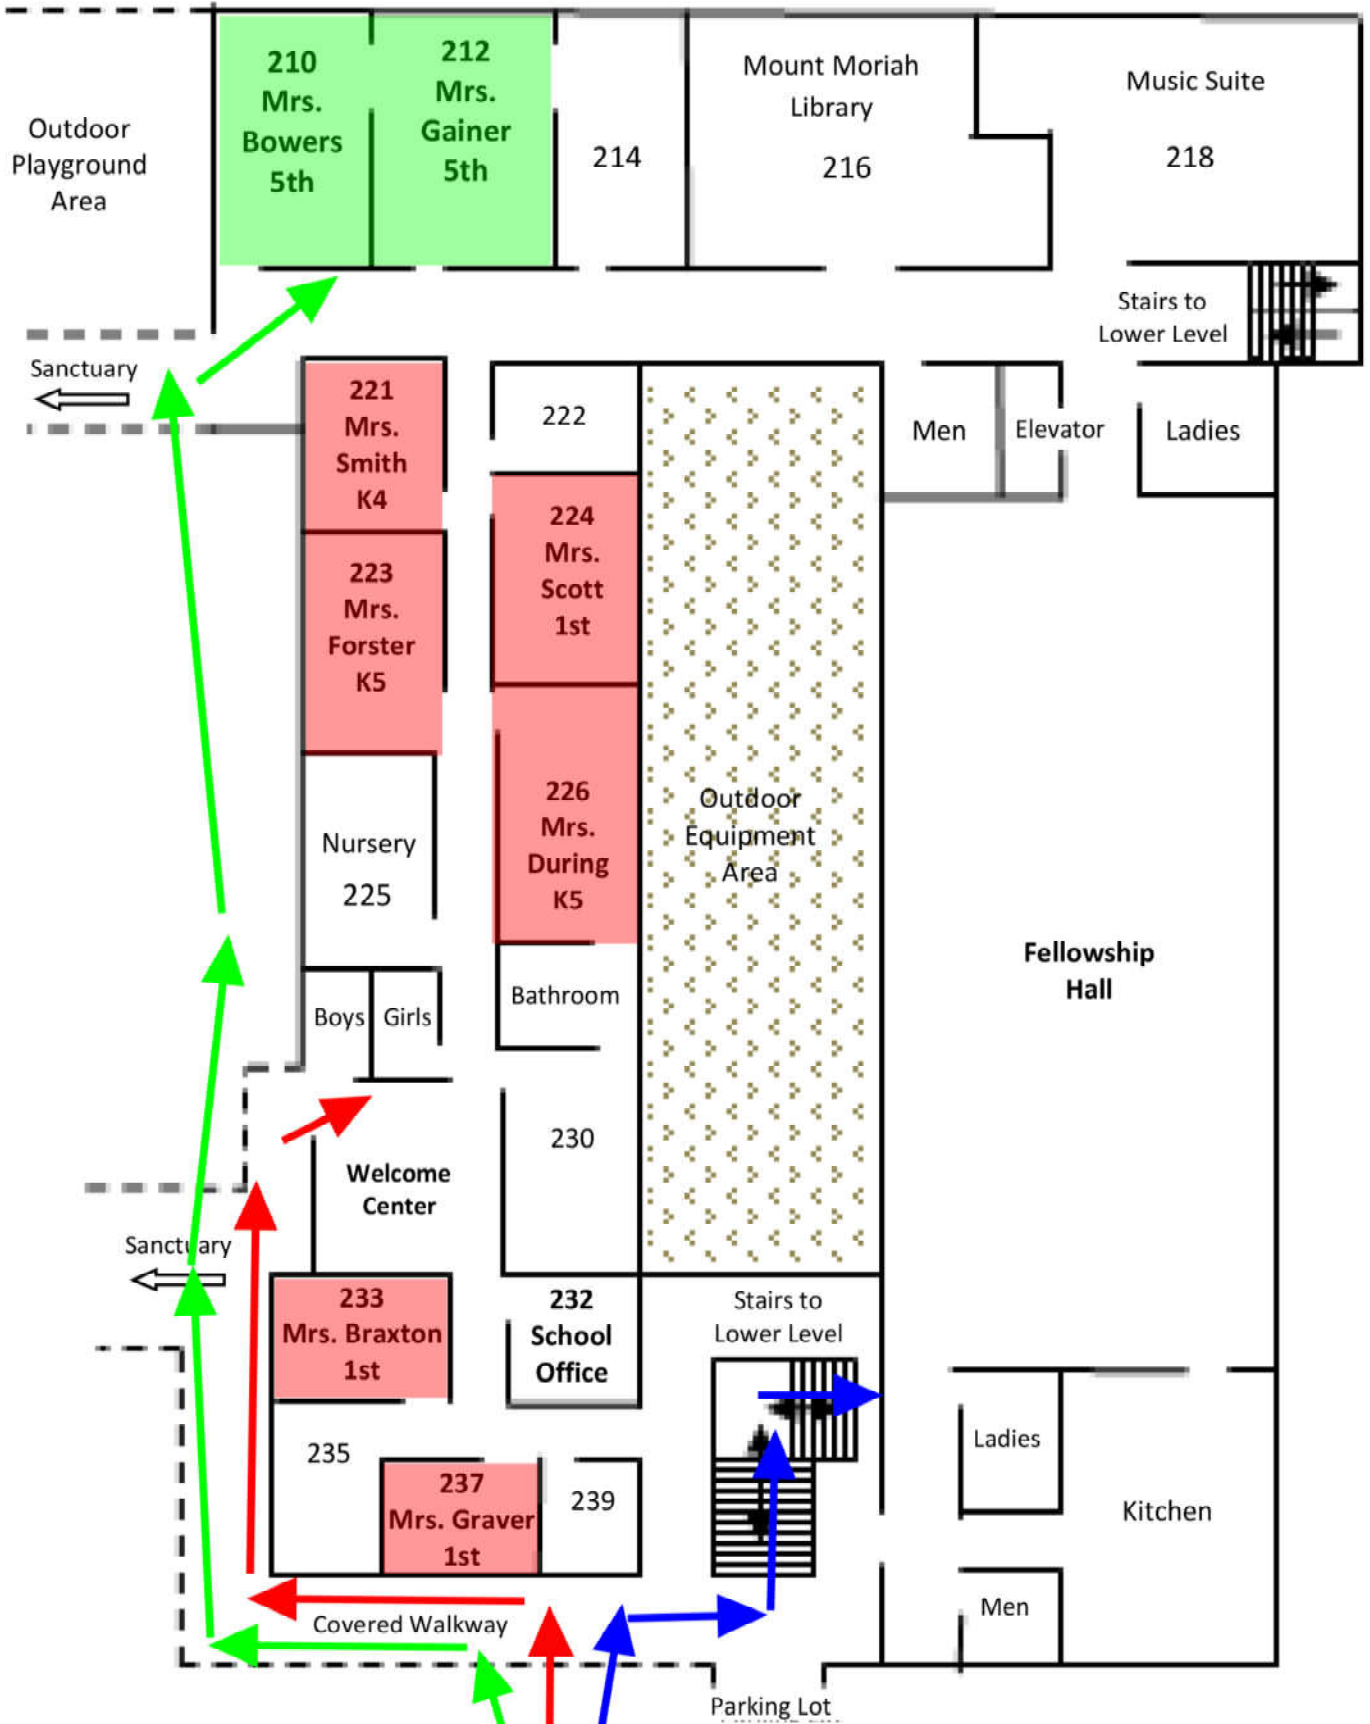

SCS Lower School Morning Drop Off

Enter

Exit-Right turn only

Drop off

No Entry
Or Exit

SCS Lower School Afternoon Pick Up

Enter

Exit - Right Turn Only

Loading Zone

No Entry
Or Exit

Form 2 lanes starting here

Before
School
Care
Drop Off
At
Fellowship
Hall
Enter Here

After School
Care
pick Up
In Room 162
Enter here

Path to Classrooms

5th Grade Follow Green Arrows
K4-1st Grades Follow Red Arrows
2nd-4th Grades Follow Blue Arrows

Path to Classrooms

Lower Level

2nd-4th Grades Follow Blue Arrows