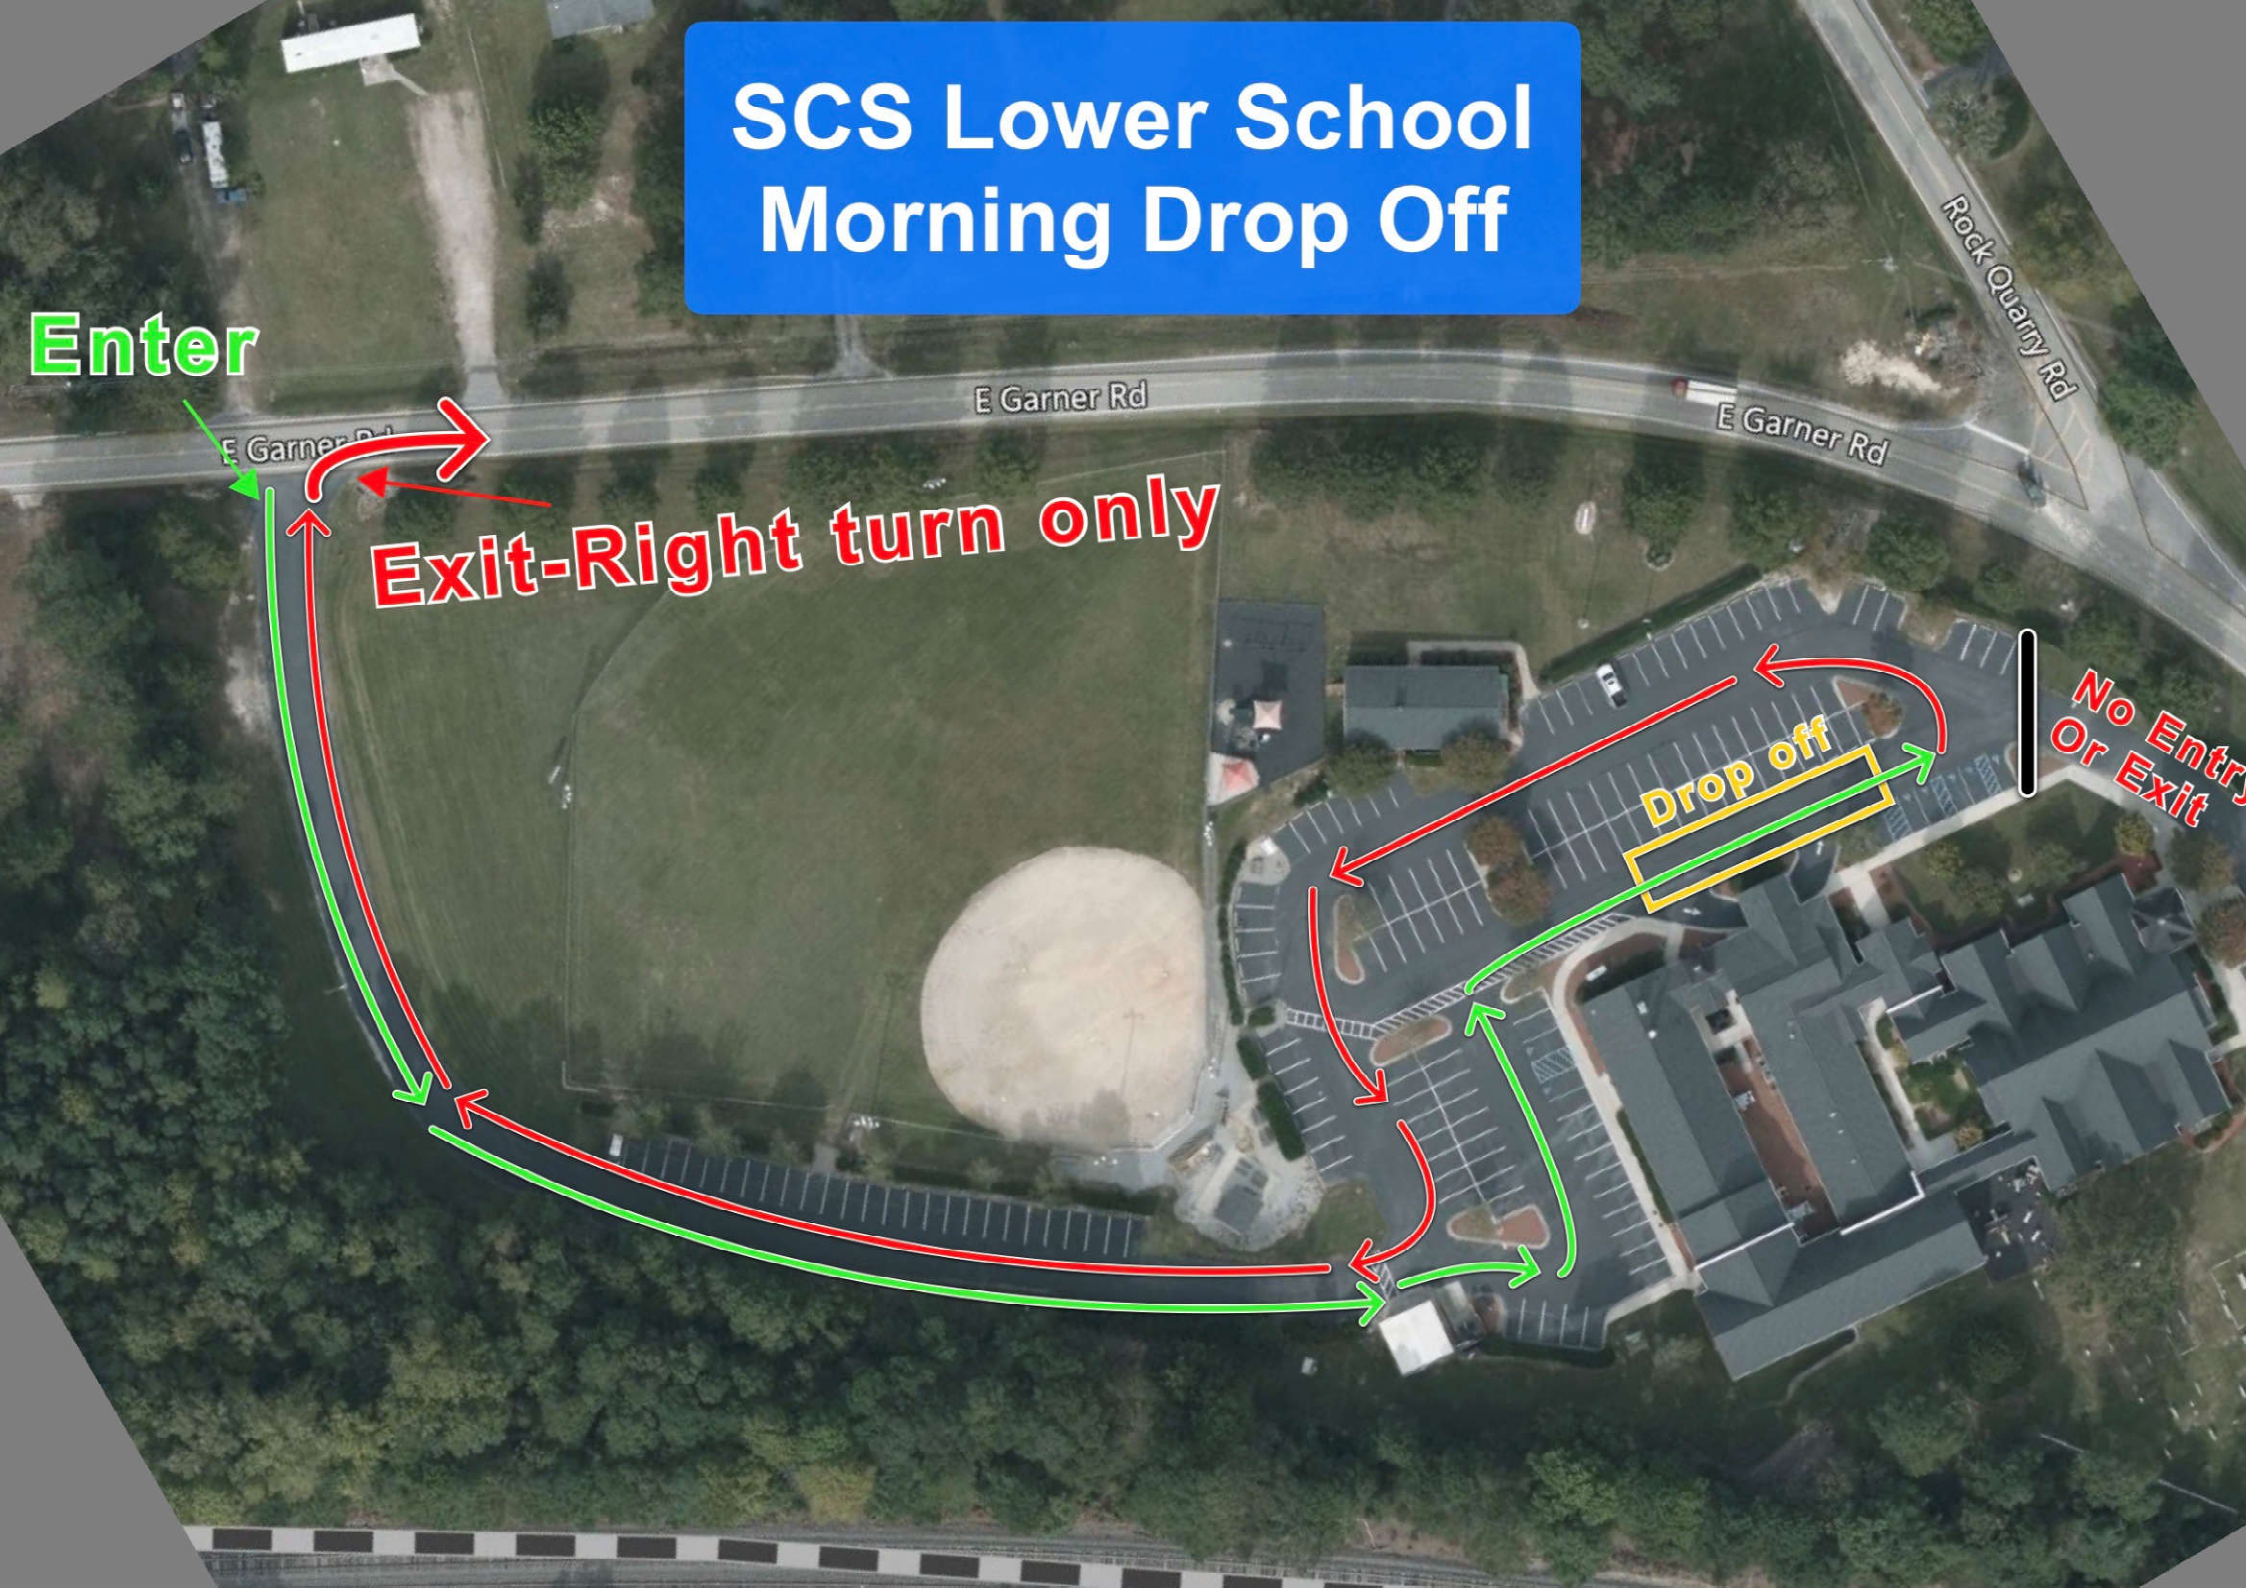

SCS Lower School Morning Drop Off

Enter

Exit-Right turn only

Drop off

No Entry
Or Exit

SCS Lower School Afternoon Pick Up

Enter

Exit - Right Turn Only

Loading Zone

No Entry
Or Exit

Form 2 lanes starting here

Before
School
Care
Drop Off
At
Fellowship
Hall
Enter Here

After School
Care
pick Up
In Room 162
Enter here

Path to Classrooms

5th Grade Follow Green Arrows
K4-1st Grades Follow Red Arrows
2nd-4th Grades Follow Blue Arrows

Path to Classrooms

Lower Level

2nd-4th Grades Follow Blue Arrows