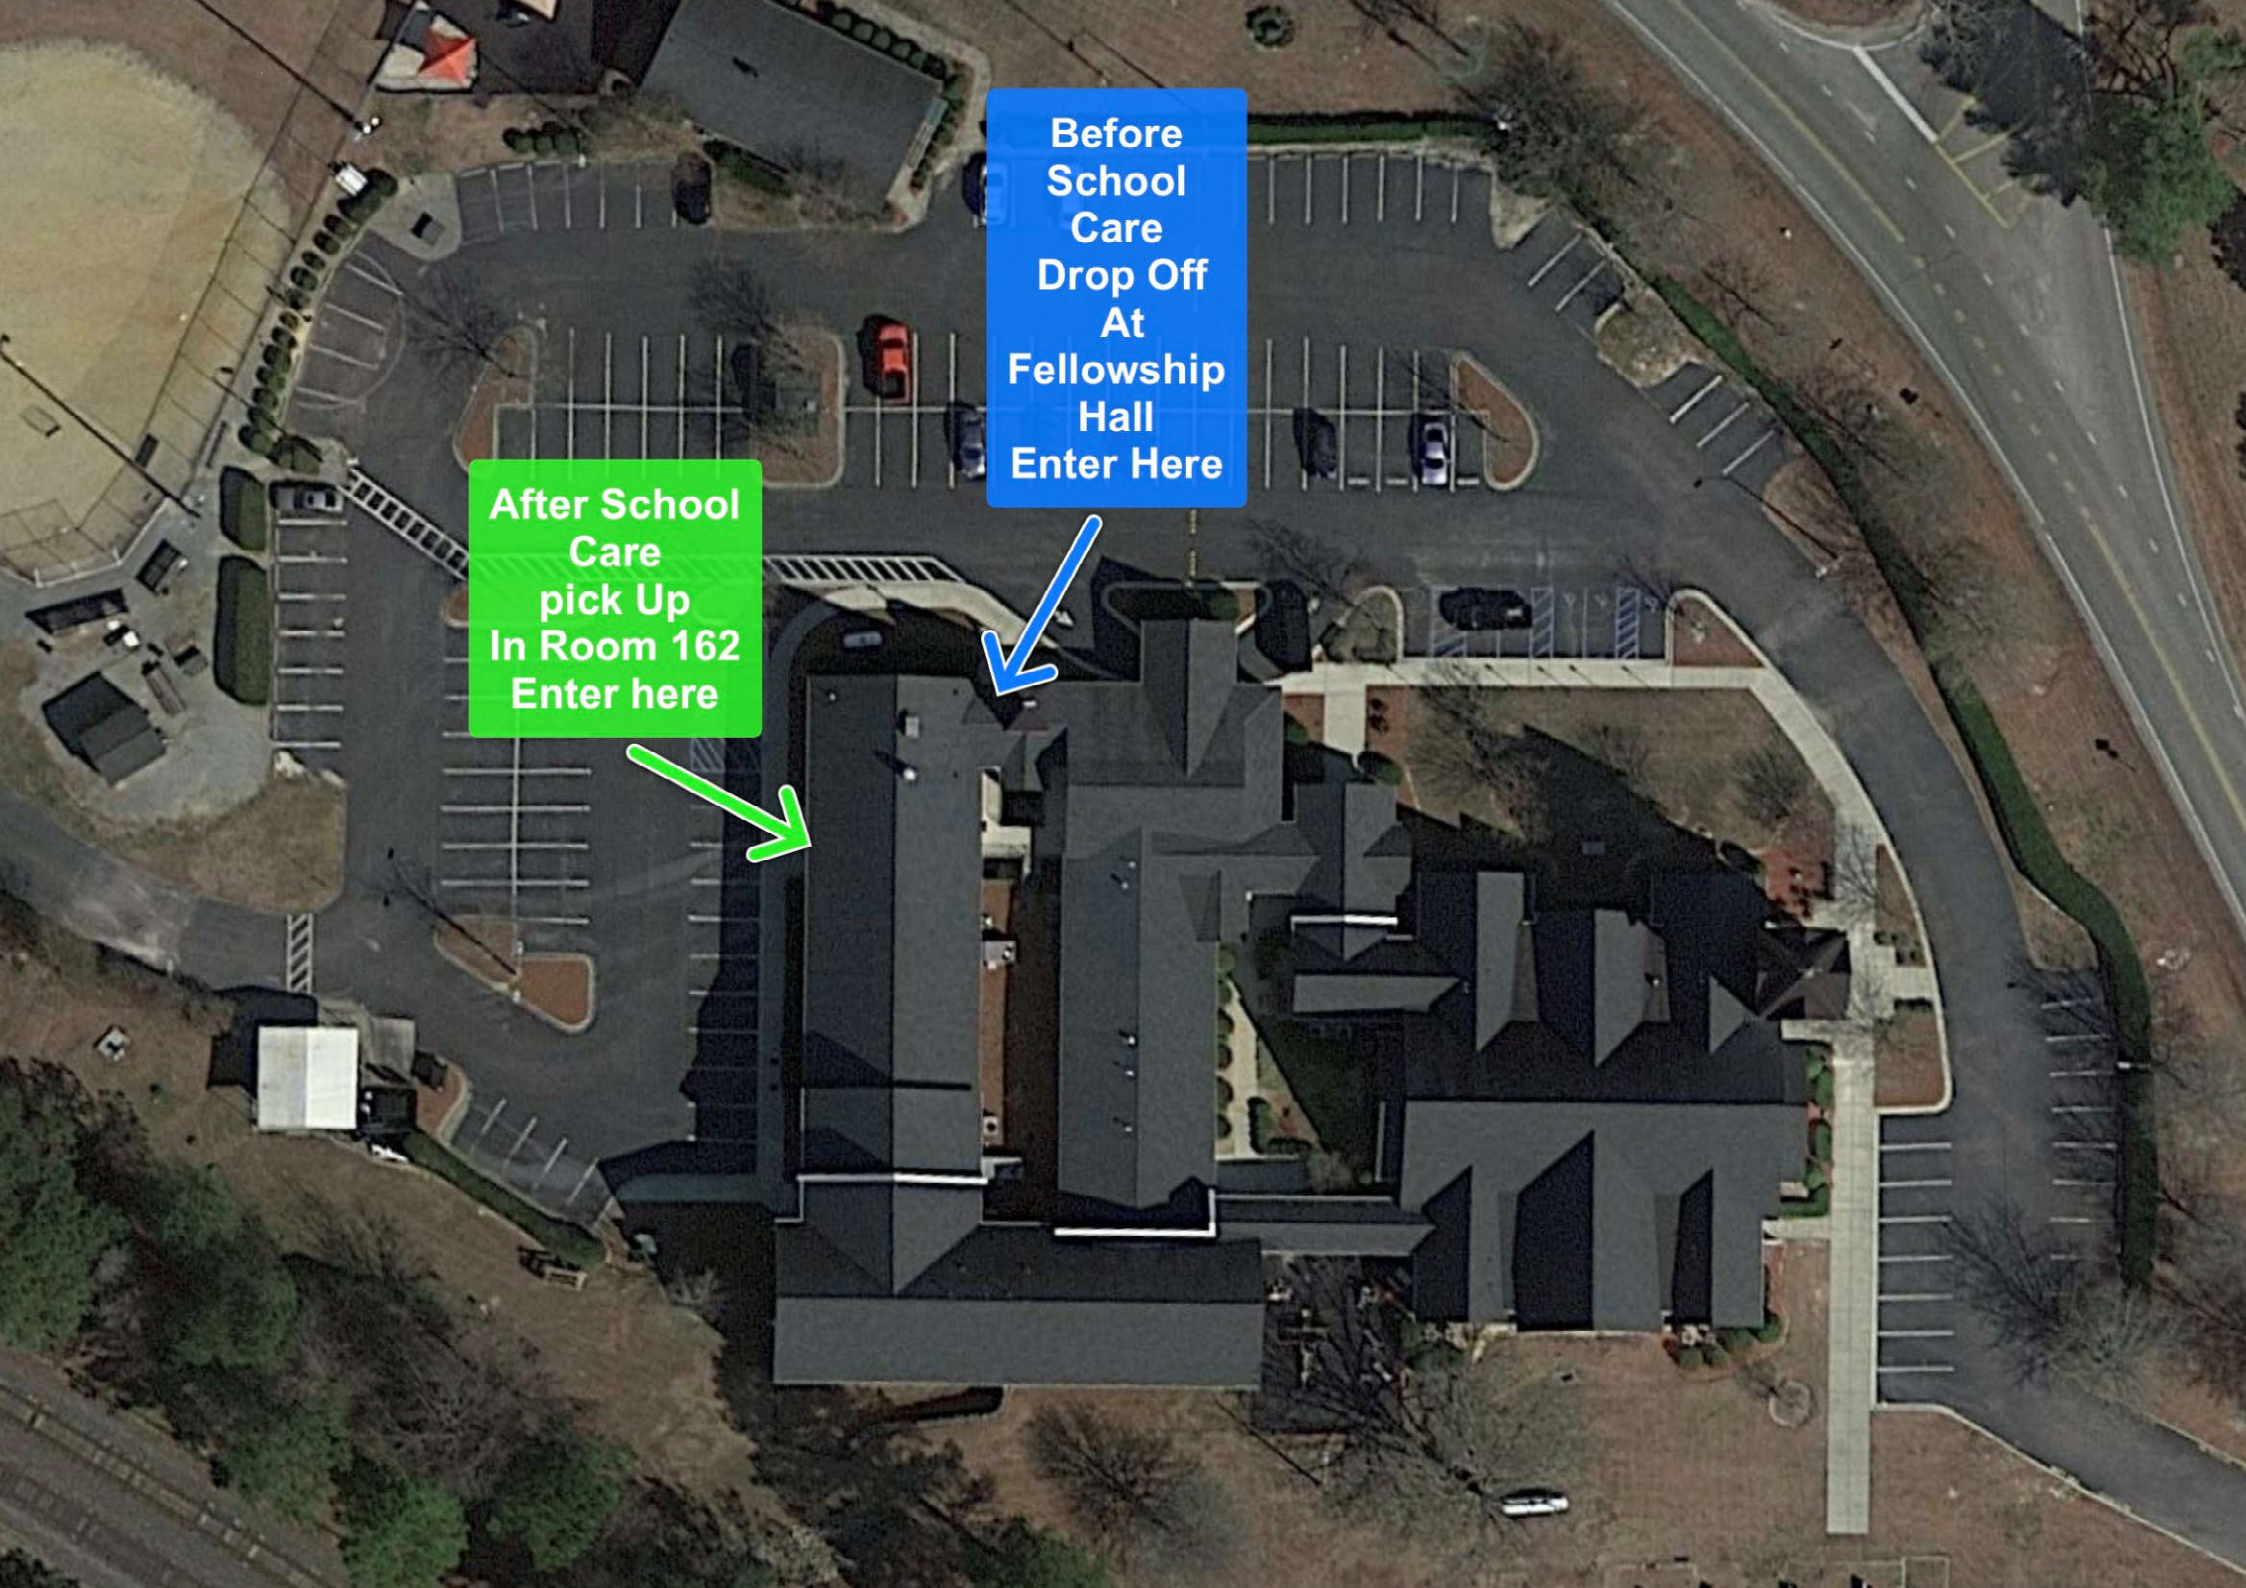

SCS Lower School Morning Drop Off

Enter

Exit-Right turn only

Drop off

No Entry
Or Exit

SCS Lower School Afternoon Pick Up

Enter

Exit - Right Turn Only

Loading Zone

No Entry
Or Exit

Form 2 lanes starting here

Before
School
Care
Drop Off
At
Fellowship
Hall
Enter Here

After School
Care
pick Up
In Room 162
Enter here

Path to Classrooms

5th Grade Follow Green Arrows
K4-1st Grades Follow Red Arrows
2nd-4th Grades Follow Blue Arrows

Path to Classrooms

Lower Level

2nd-4th Grades Follow Blue Arrows