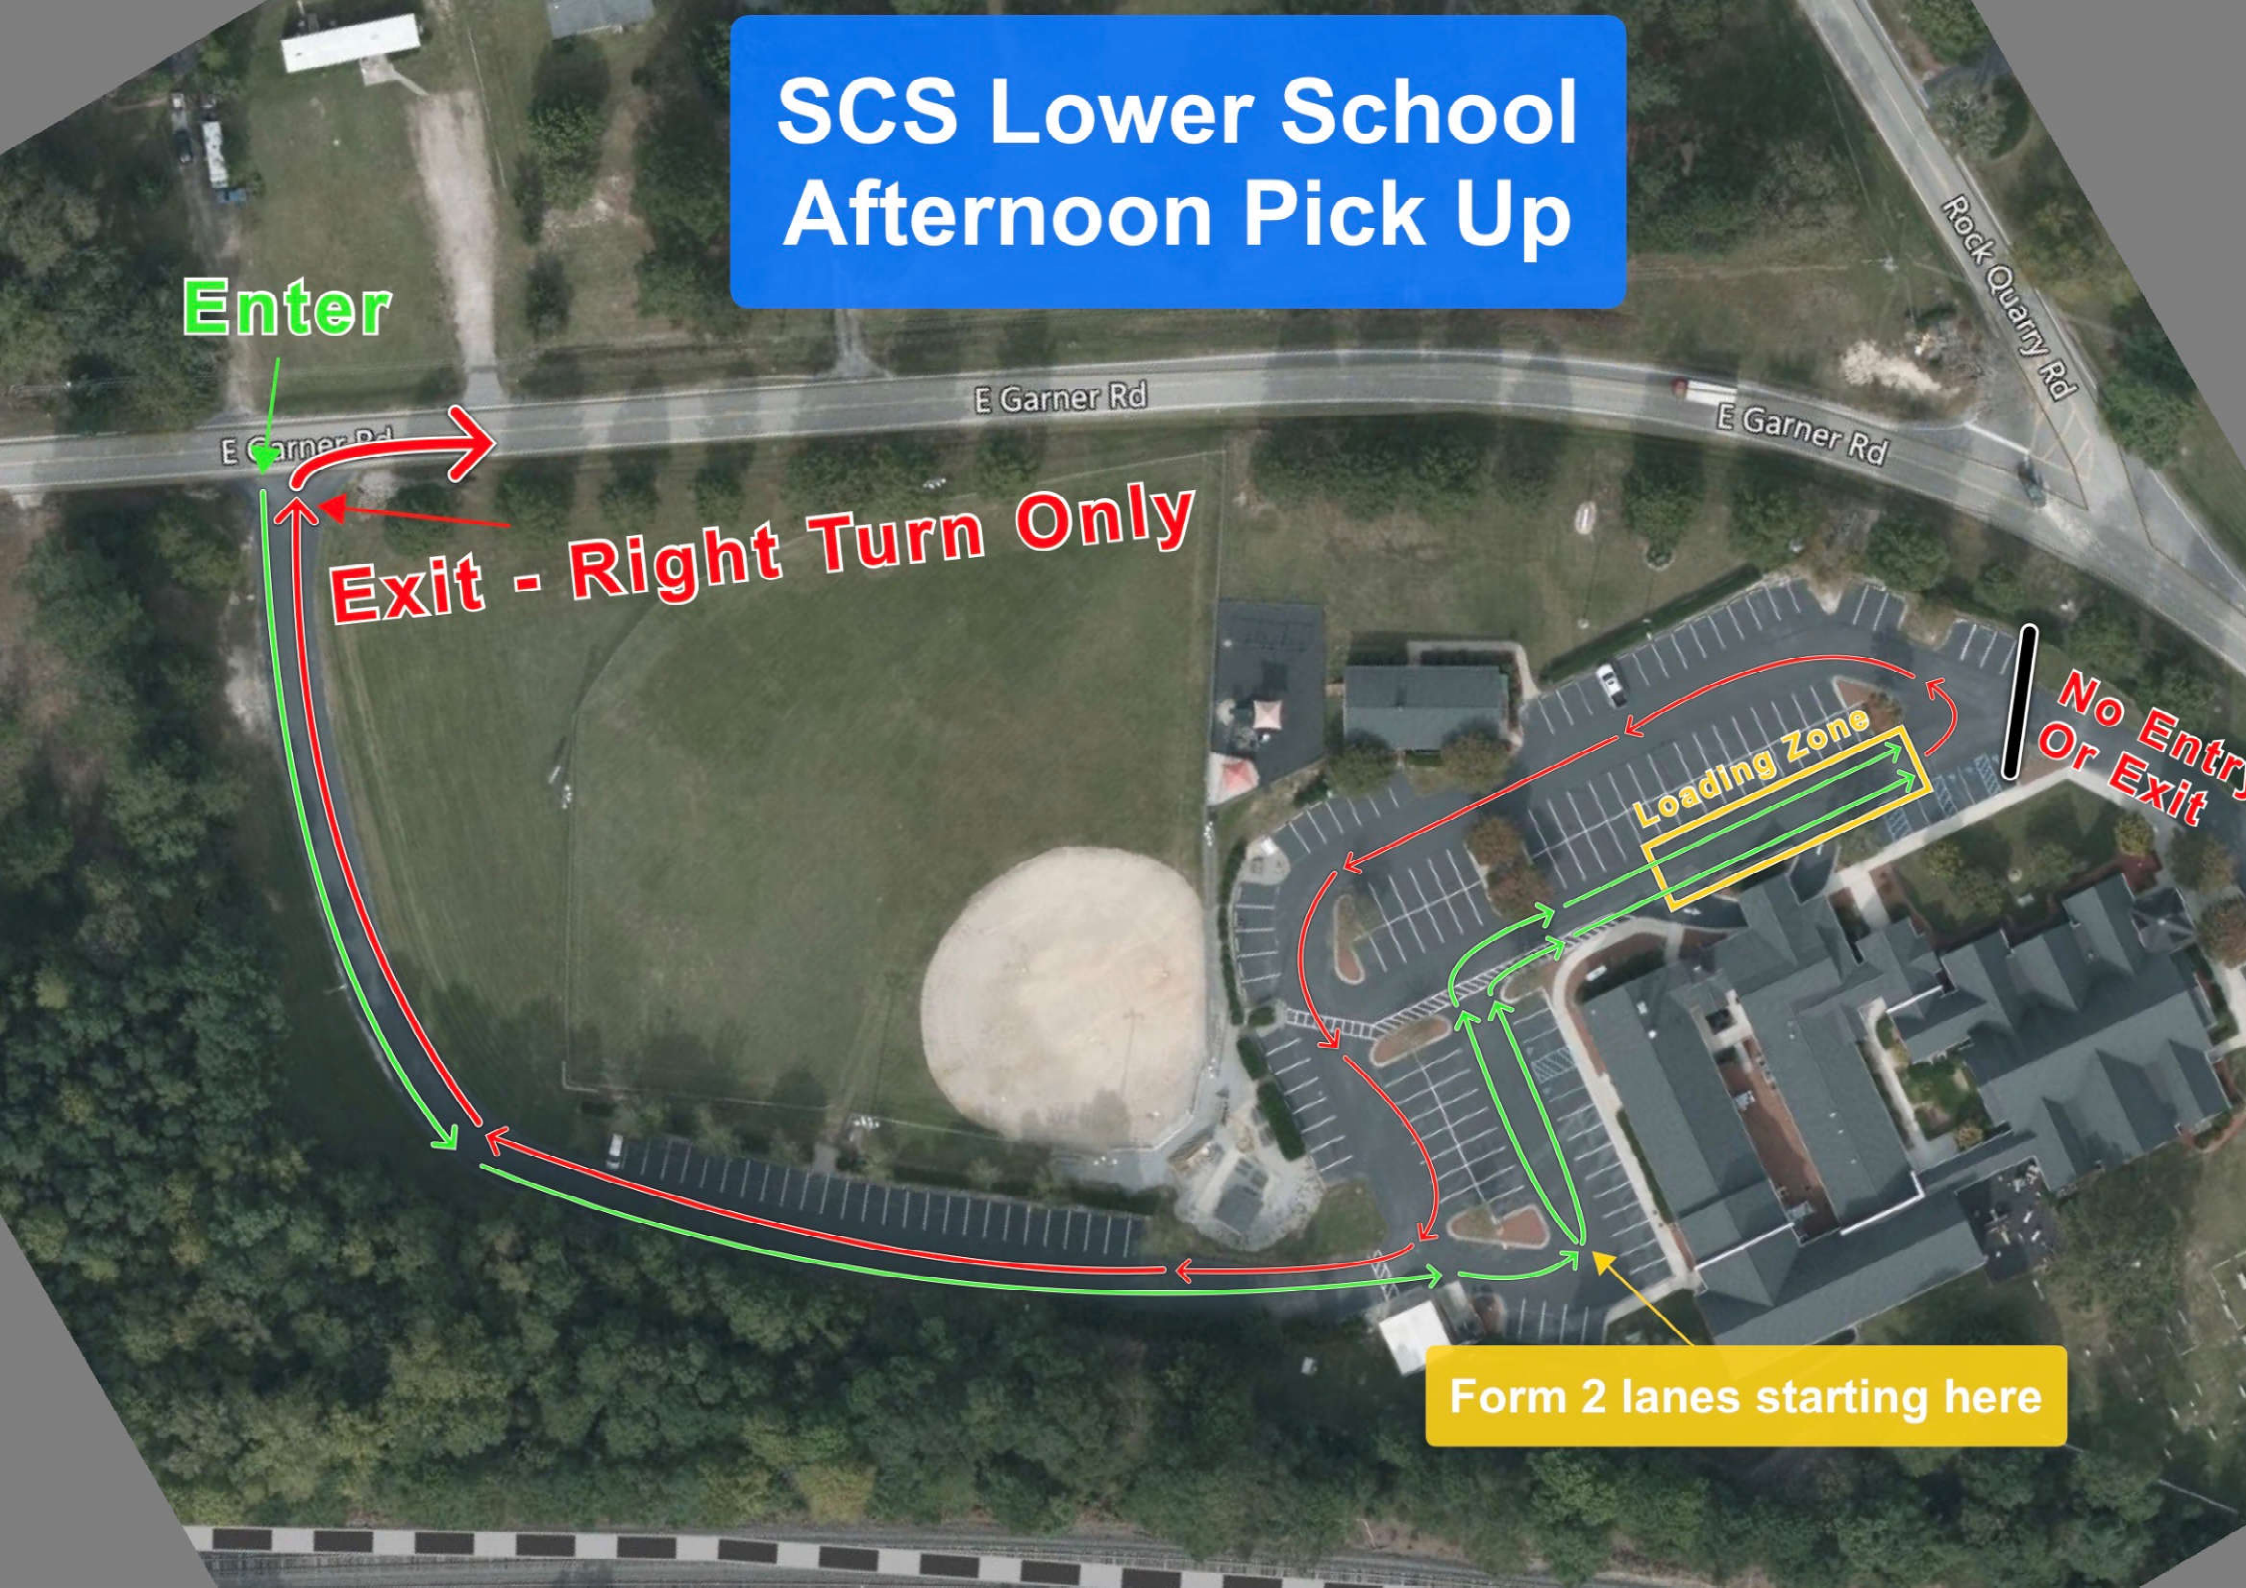

SCS Lower School Morning Drop Off

Enter

Exit-Right turn only

Drop off

No Entry
Or Exit

SCS Lower School Afternoon Pick Up

Enter

Exit - Right Turn Only

Loading Zone

No Entry
Or Exit

Form 2 lanes starting here

Before
School
Care
Drop Off
At
Fellowship
Hall
Enter Here

After School
Care
pick Up
In Room 162
Enter here

Path to Classrooms

5th Grade Follow Green Arrows
K4-1st Grades Follow Red Arrows
2nd-4th Grades Follow Blue Arrows