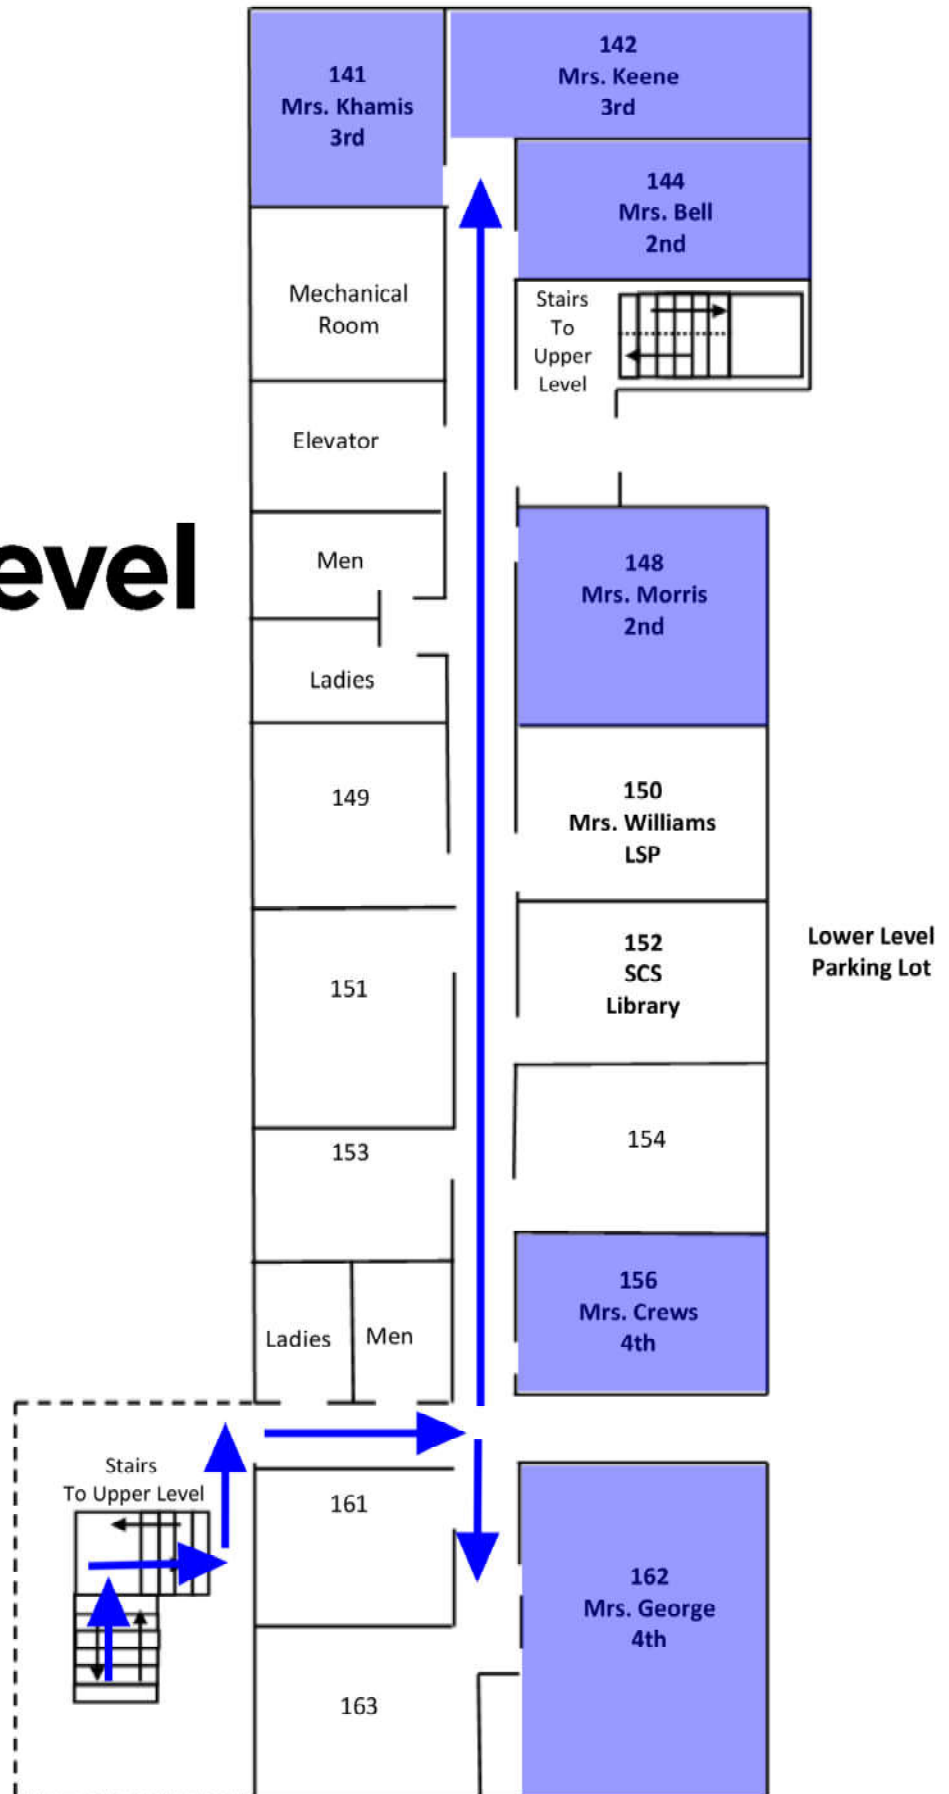

SCS Lower School Morning Drop Off

Enter

Exit-Right turn only

Drop off

No Entry
Or Exit

SCS Lower School Afternoon Pick Up

Enter

Exit - Right Turn Only

Loading Zone

No Entry
Or Exit

Form 2 lanes starting here

Before
School
Care
Drop Off
At
Fellowship
Hall
Enter Here

After School
Care
pick Up
In Room 162
Enter here

Path to Classrooms

5th Grade Follow Green Arrows
K4-1st Grades Follow Red Arrows
2nd-4th Grades Follow Blue Arrows

Path to Classrooms

Lower Level

2nd-4th Grades Follow Blue Arrows