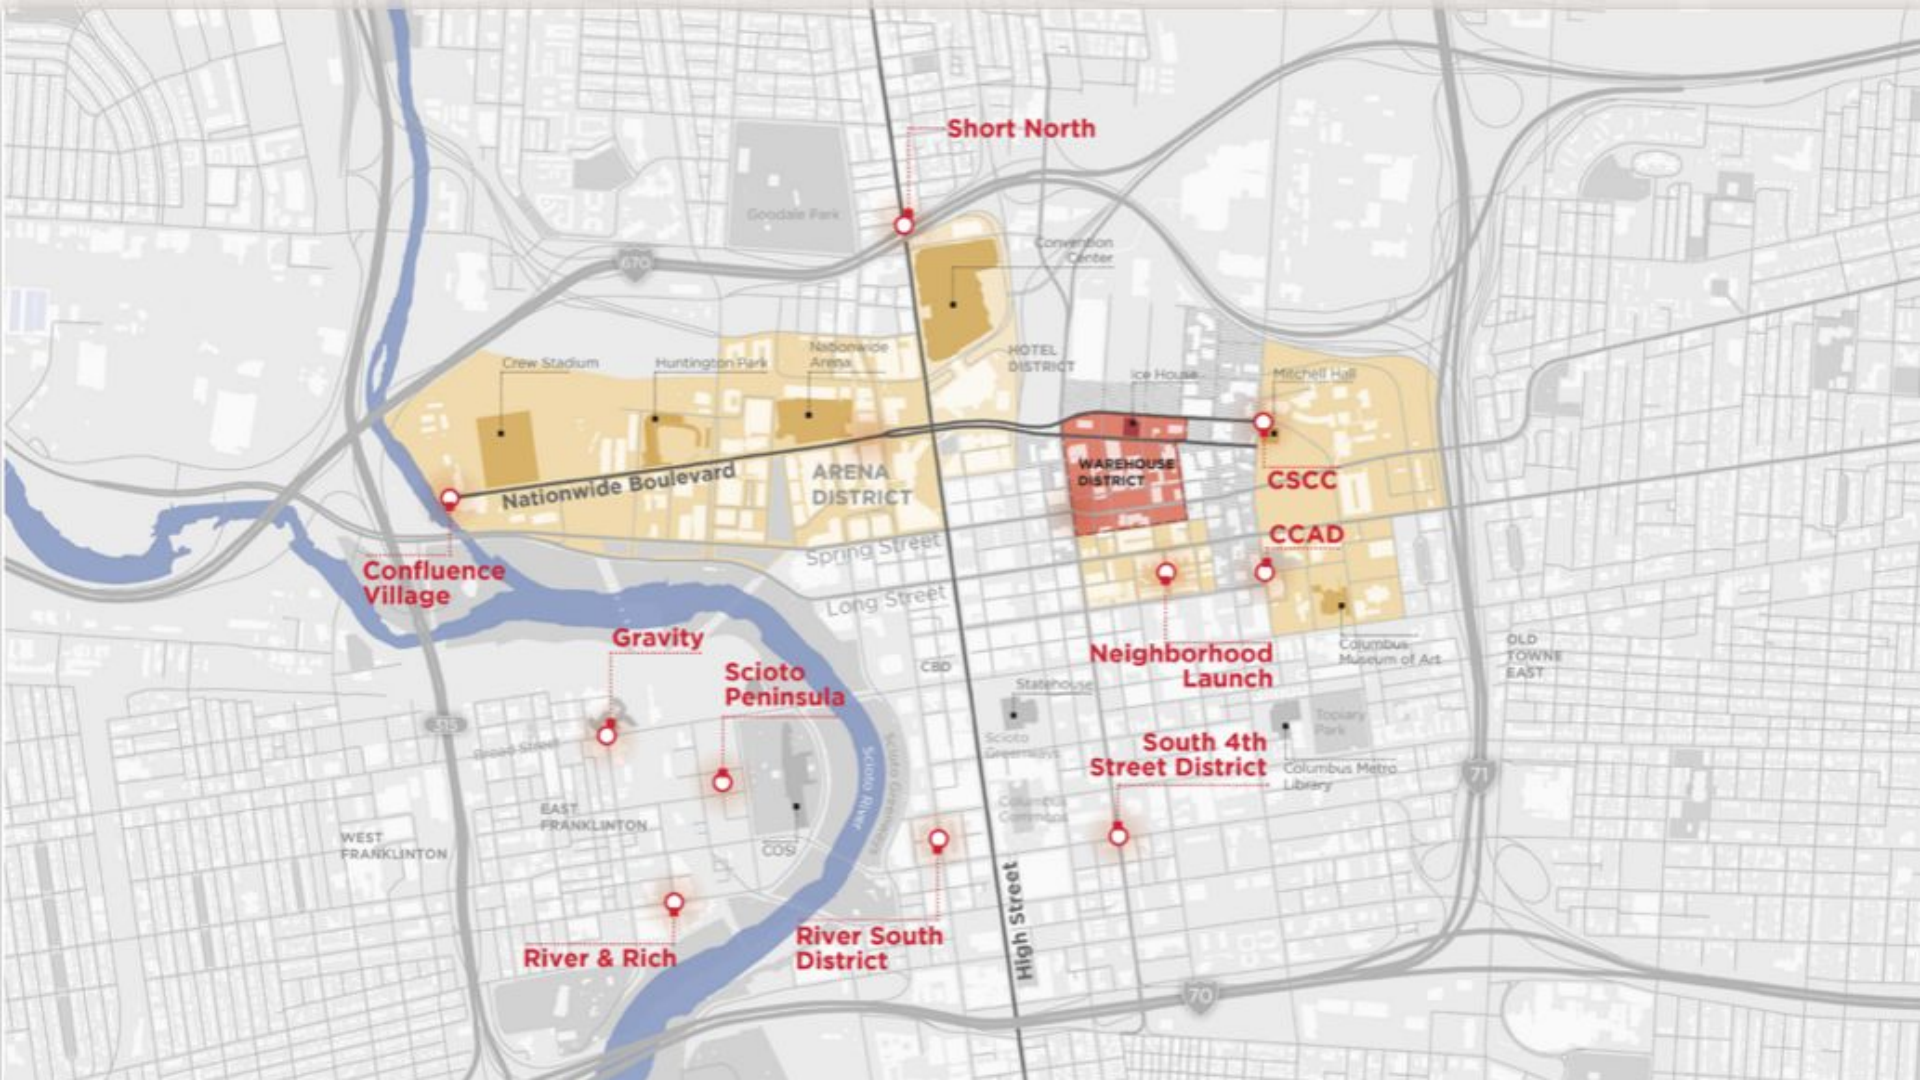

Phase III

GIRL

Short North

Confluence Village

Gravity

Scioto Peninsula

River & Rich

River South District

Neighborhood Launch

South 4th Street District

Nationwide Boulevard

ARENA DISTRICT

WAREHOUSE DISTRICT

CSCC

CCAD

Goodale Park

Crew Stadium

Huntington Park

Nationwide Arena

Convention Center

HOTEL DISTRICT

Ice House

Mitchell Hall

Spring Street

Long Street

CBD

Statehouse

Scioto Greenways

Columbus Commons

Columbus Museum of Art

OLD TOWNE EAST

Toxiary Park