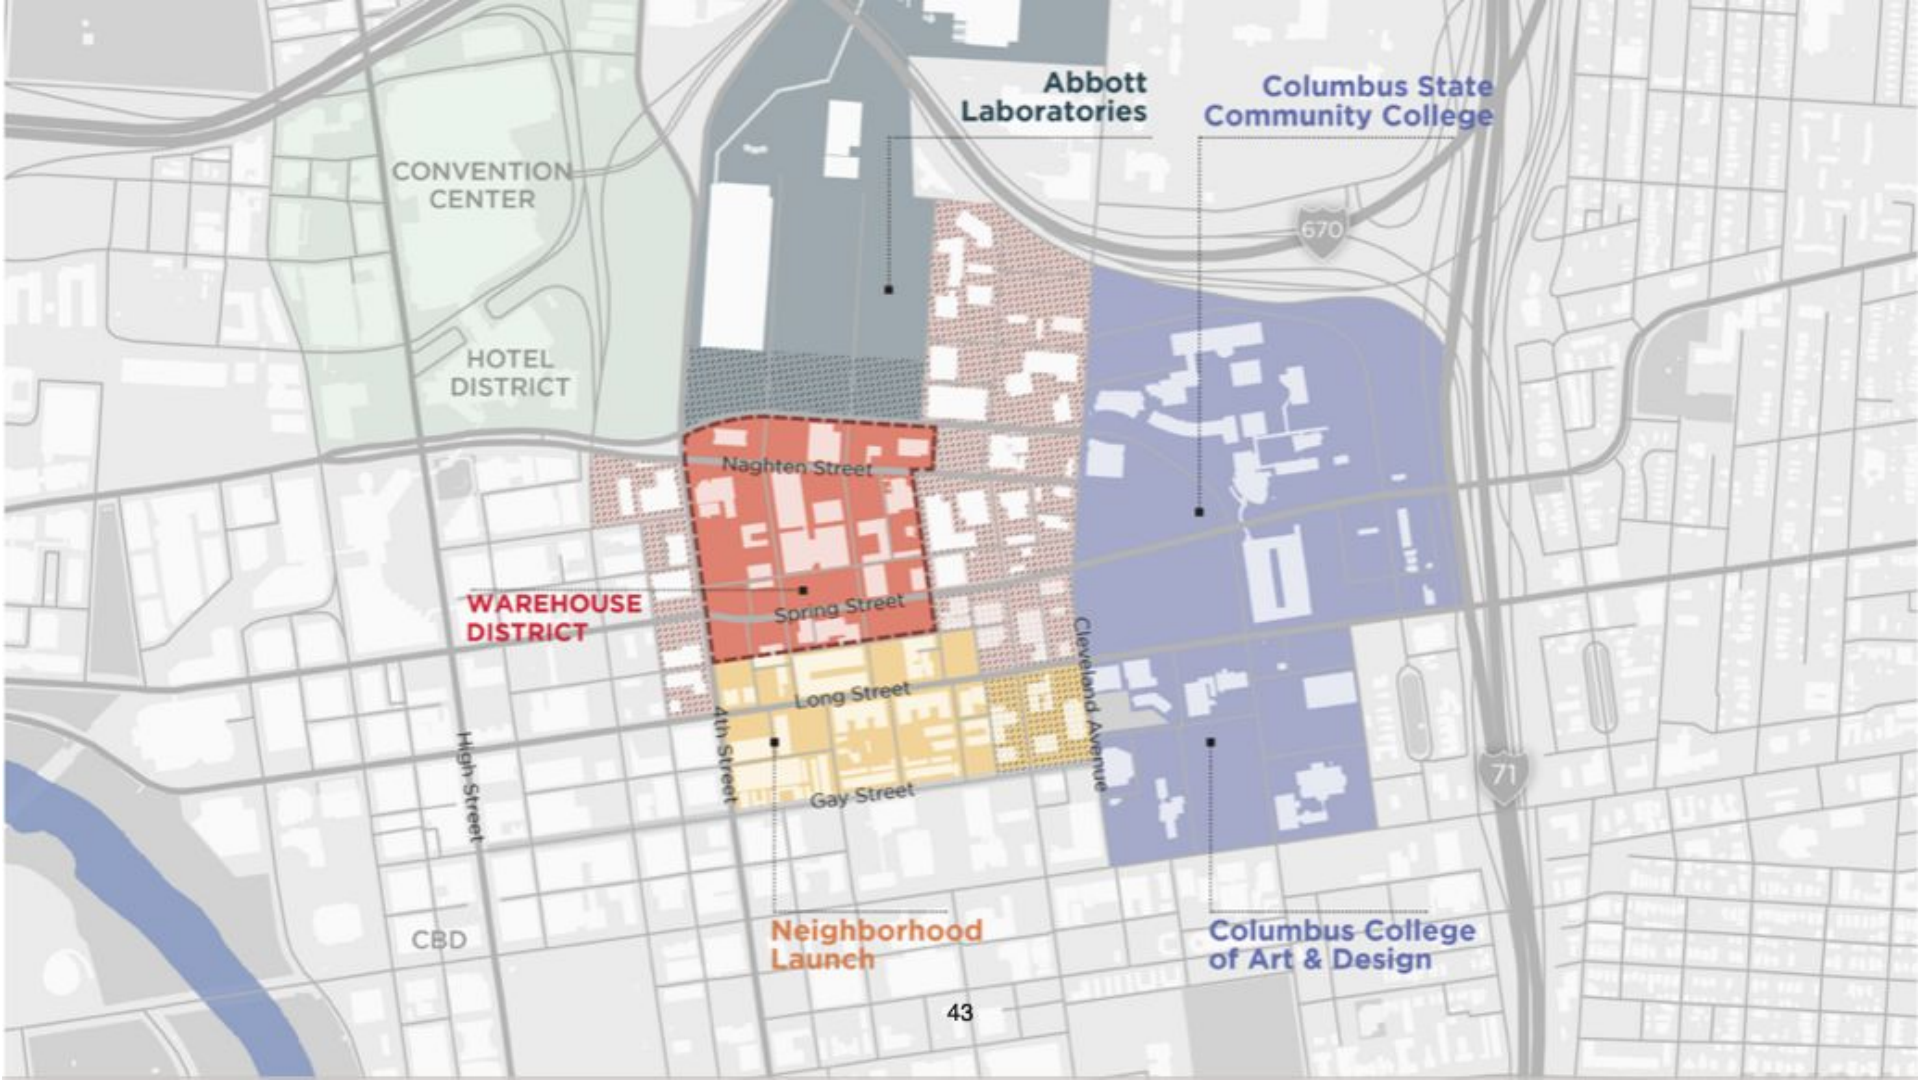

Long Street

CBD

Statehouse

Scioto Greenways

Columbus Commons

Columbus Museum of Art

OLD TOWNE EAST

Toxiary Park

71

CONVENTION CENTER

HOTEL DISTRICT

WAREHOUSE DISTRICT

CBD

Abbott Laboratories

Columbus State Community College

670

Naghten Street

Spring Street

Long Street

Gay Street

4th Street

Cleveland Avenue

71

Neighborhood Launch