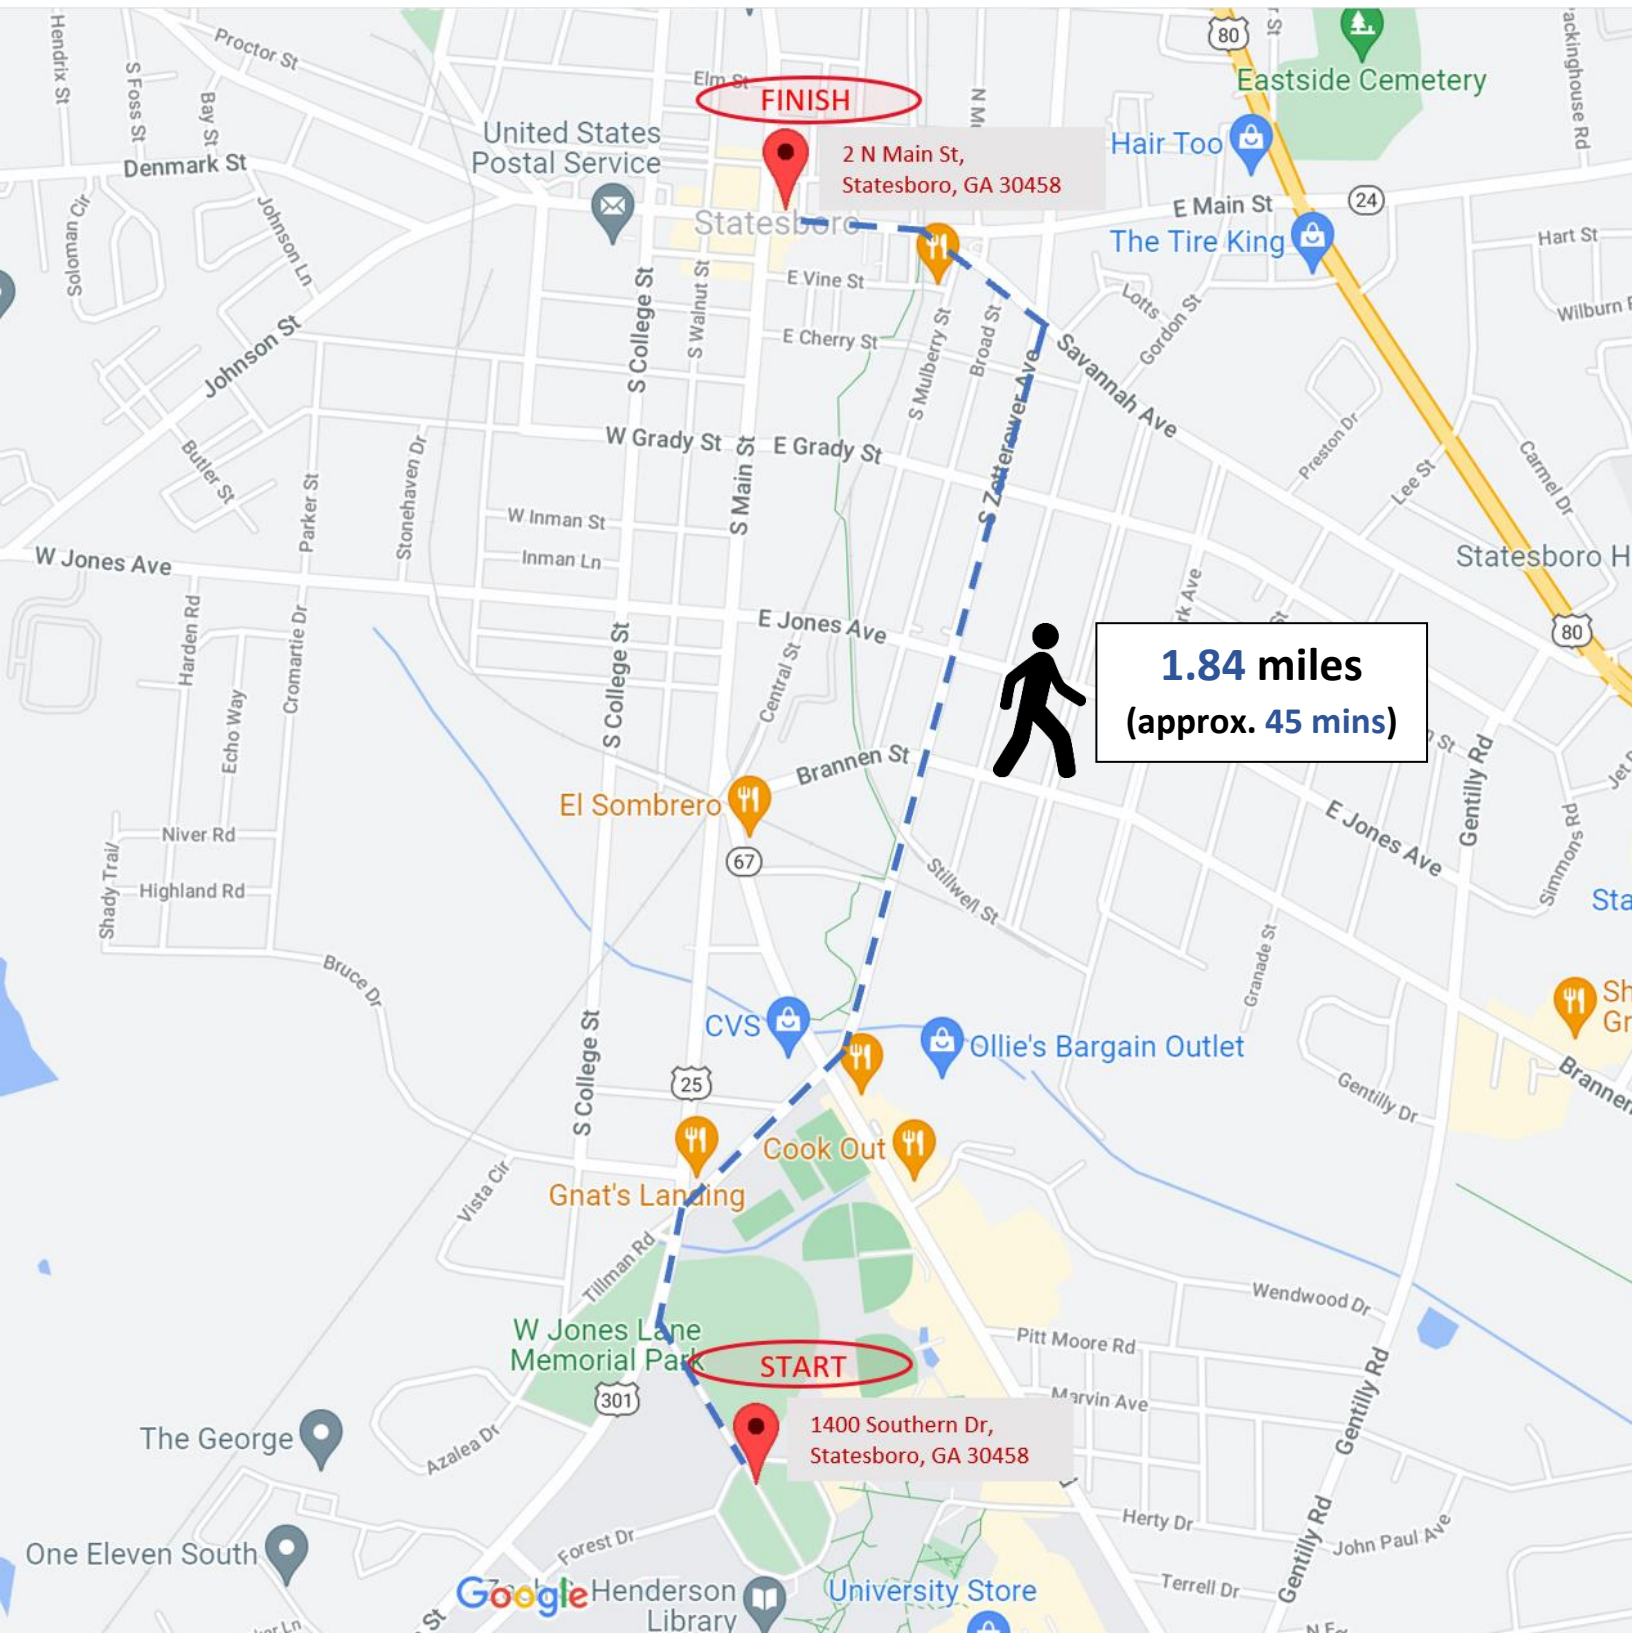

OUR ROUTE

*Please make plans to be picked up at the end of our route. We will not have transportation available from the endpoint back to Sweetheart Circle. If you are carpooling with someone to the march, we suggest that you park one car at the endpoint and one at the start-point.