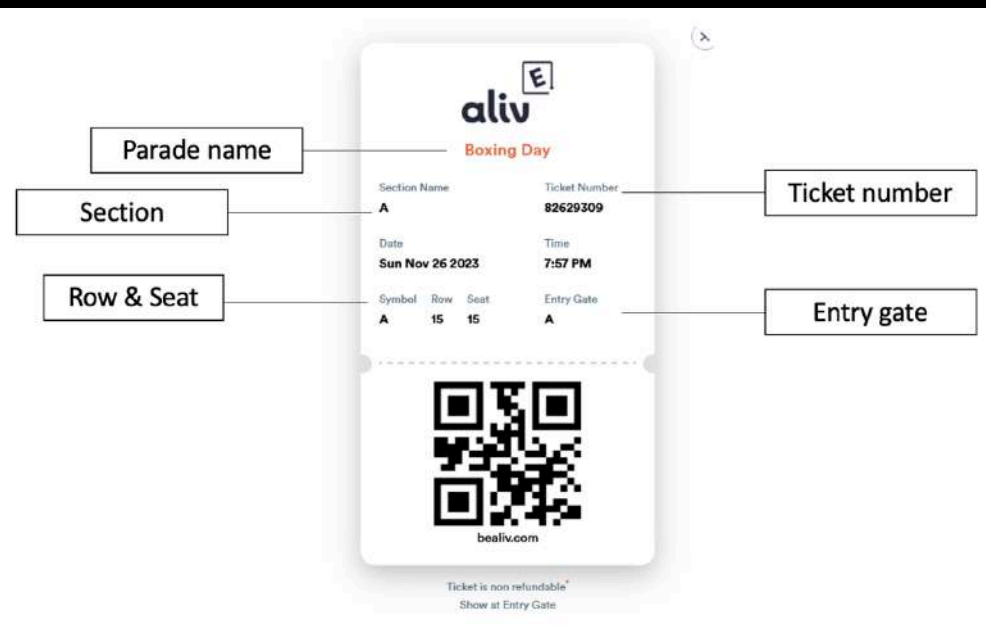

- = Directional pole marker locations
- = Bleacher icon
- = Seating sections
- = Seating sections
- = Routes to access seating sections
- = No Access (do not cross)

# HOW TO ACCESS SEATING SECTIONS

**DO NOT CROSS BAY STREET**  
unless instructed to by the Police

## WHEN YOU REACH YOUR SEATING SECTION

look for the official gate agent who will scan your QR code from the events app, band and escort you to your seat.

**A**

To reach **seating section (A)**, walk along Woodes Rodgers Walk until you reach Frederick Street. Continue up Frederick Street until you reach the gate at the intersection of Frederick and Bay Streets, where **seating section (A)** will be located on your left.

## WHEN YOU REACH YOUR SEATING SECTION

look for the official gate agent who will scan your QR code from the events app, band and escort you to your seat.

To access **seating sections (I, J, or K)**, proceed along Woodes Rodgers Walk until you reach Parliament Street. Continue ascending Parliament Street and enter behind the Police Station/Ministry of Tourism building to reach the entrance of **seating sections (I, J, or K)**, situated in front of the Sir Milo Butler bust. The **seating sections (I, J, or K)** will be directly ahead.