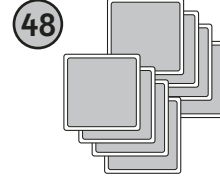

## PRODUCT INCLUDES:

1 Activity Guide

1 Storage Box

1 Instruction Tent

6 Activity Mats

48 Activity Cards

54 Shapes

### PURPOSE:

Empower children to independently practice shapes! This center is standards aligned for grades PreK-TK and geared for skill differentiation – it is double-sided for practice on two skill levels: basic shapes and composite shapes. Students also build problem-solving skills and creativity as they decide which shapes complete each picture. This hands-on, engaging center is sure to make skill-building fun as students think, model, and learn!

### SET UP:

Each activity mat will accommodate one student. Six activity mats are provided for up to six students total.

1. Choose the skill level the student will be working on and flip the mat to the appropriate side.
2. Choose the set of shapes that match the mat for play and set it out for the student.
3. Please note that in many cases, there is more than one shape that fits a scene, which encourages flexible thinking and creativity! It also offers the possibility for conversation around form and function.