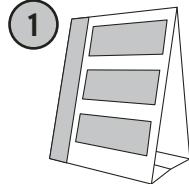

# THINK. MODEL. LEARN.™ MATH CENTERS: SHAPES ACTIVITY GUIDE

## PRODUCT INCLUDES:

1 Activity Guide

1 Storage Box

1 Instruction Tent

6 Activity Mats

48 Activity Cards

54 Shapes

### PURPOSE:

Empower children to independently practice shapes! This center is standards aligned for grades PreK-TK and geared for skill differentiation – it is double-sided for practice on two skill levels: basic shapes and composite shapes. Students also build problem-solving skills and creativity as they decide which shapes complete each picture. This hands-on, engaging center is sure to make skill-building fun as students think, model, and learn!