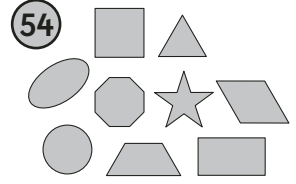

## PRODUCT INCLUDES:

1 Activity Guide

1 Storage Box

1 Instruction Tent

6 Activity Mats

48 Activity Cards

54 Shapes

### PURPOSE:

Empower children to independently practice shapes! This center is standards aligned for grades PreK-TK and geared for skill differentiation – it is double-sided for practice on two skill levels: basic shapes and composite shapes. Students also build problem-solving skills and creativity as they decide which shapes complete each picture. This hands-on, engaging center is sure to make skill-building fun as students think, model, and learn!