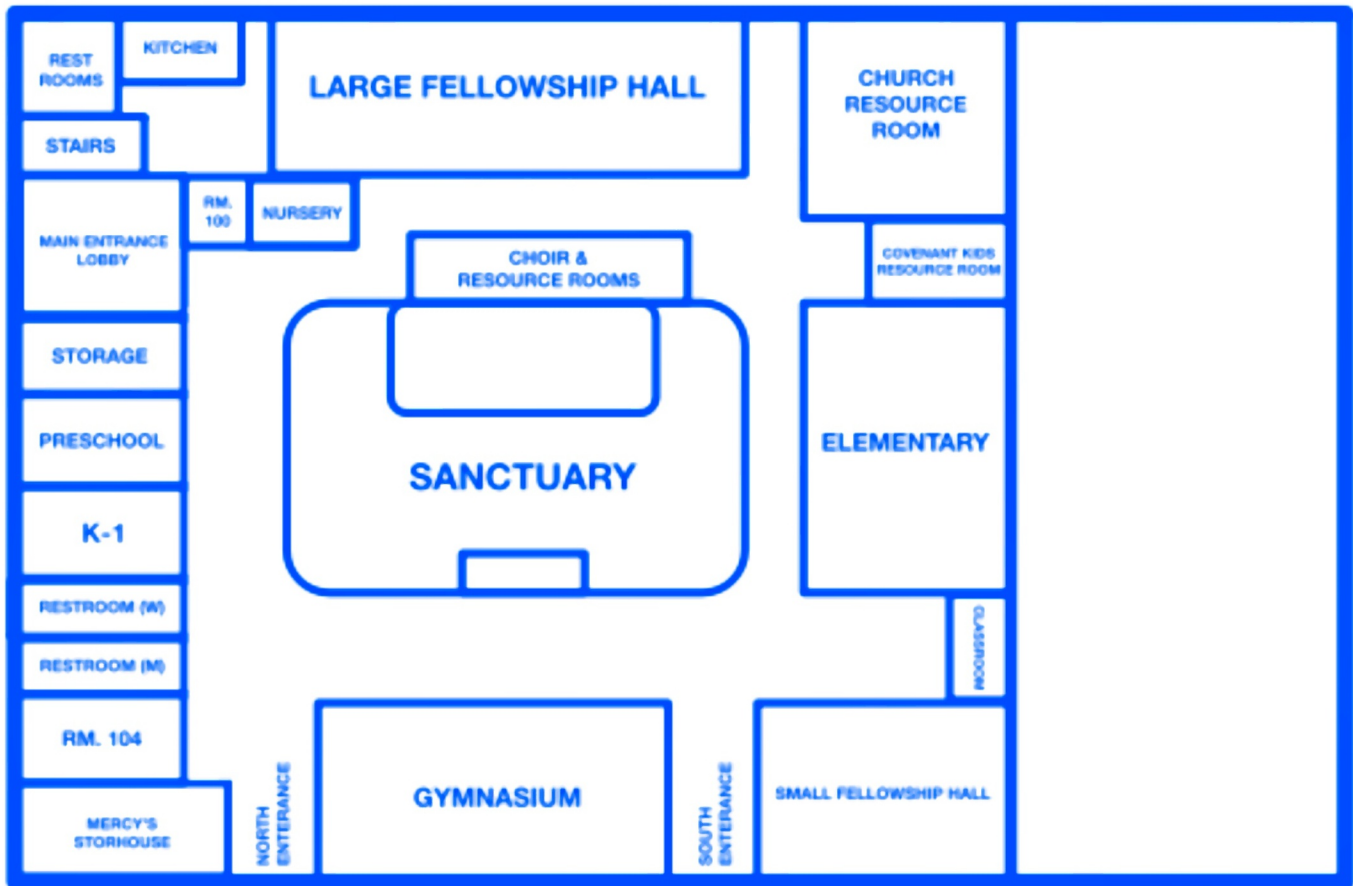

COVENANT CHURCH FACILITIES MAP

MAIN FLOOR