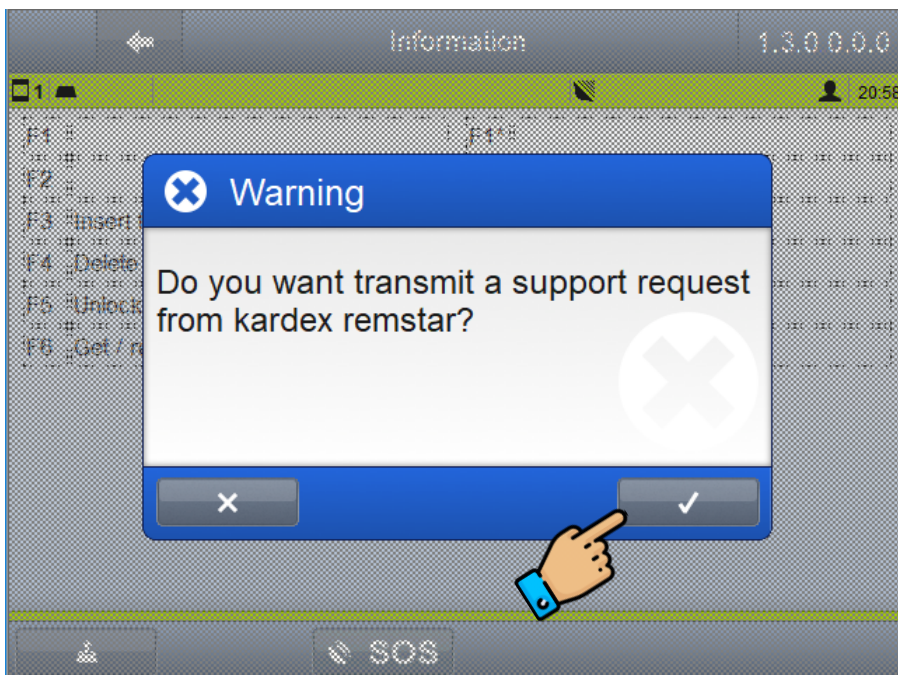

Logging a call

1. On the machine panel when an error is shown

shuttle XP / Megamat RS

Someone from Kardex will call shortly.