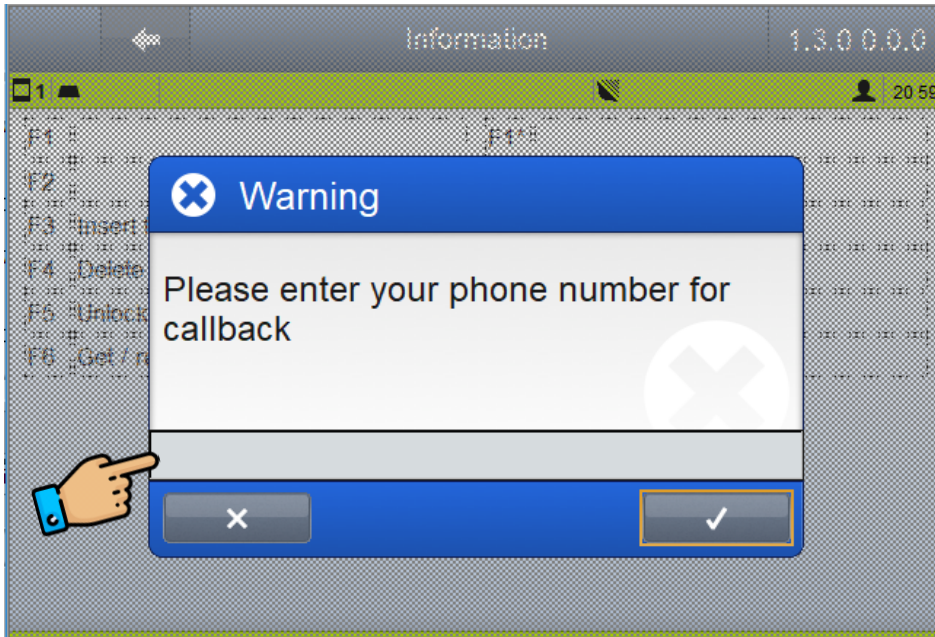

Logging a call

1. On the machine panel when an error is shown

shuttle XP / Megamat RS

Someone from Kardex will call shortly.