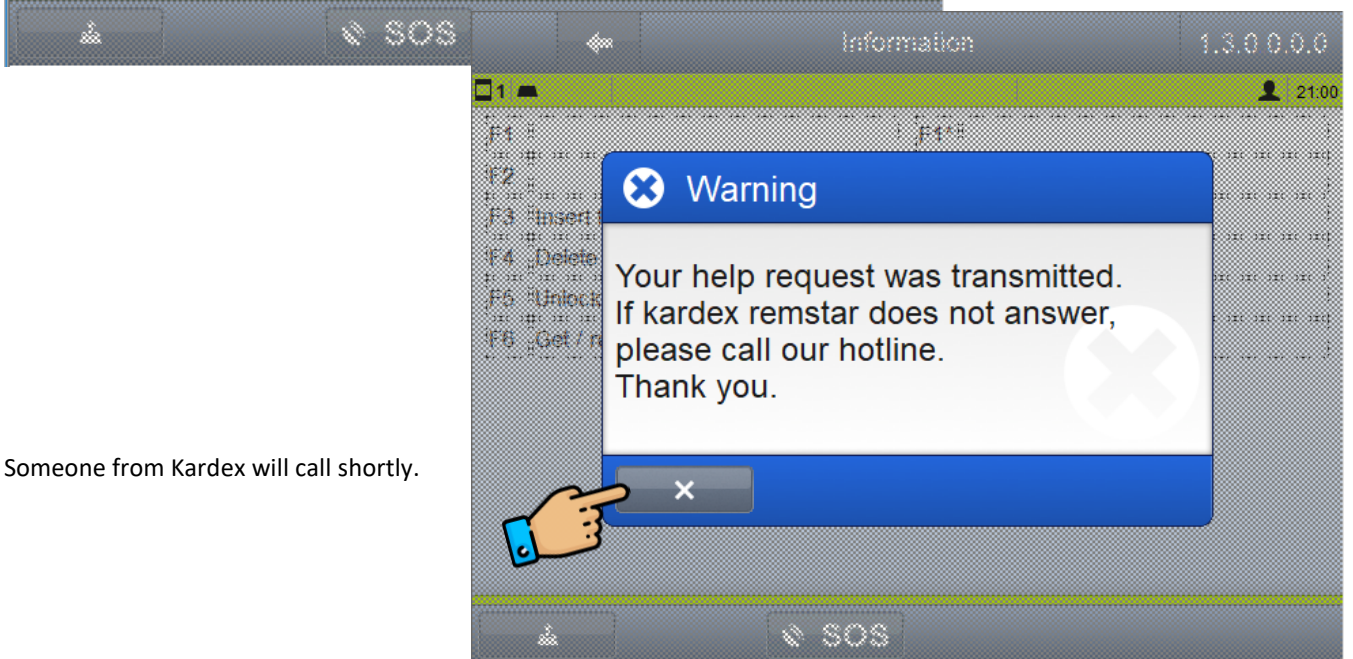

Logging a call

1. On the machine panel when an error is shown

shuttle XP / Megamat RS

Someone from Kardex will call shortly.