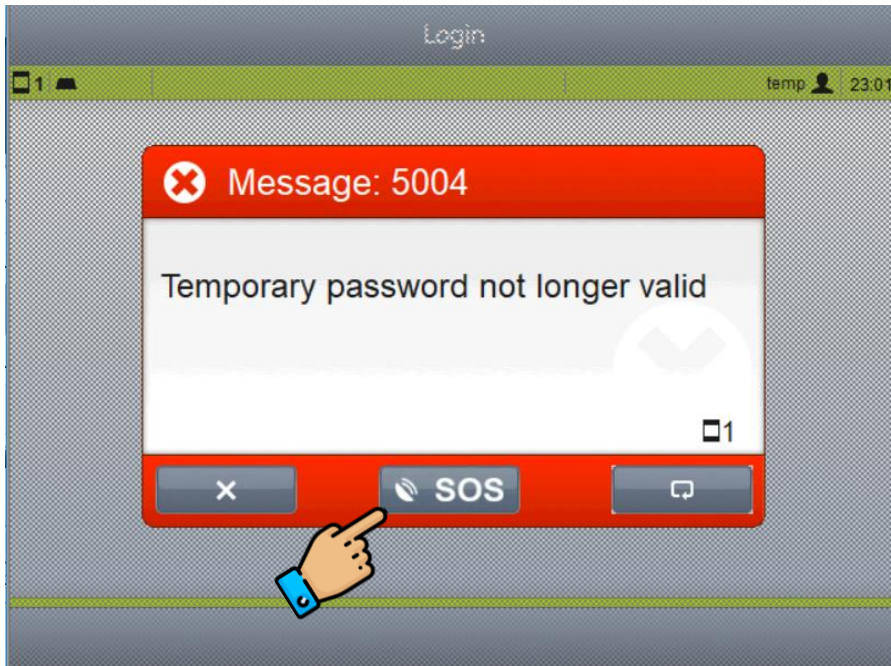

Logging a call

1. On the machine panel when an error is shown

shuttle XP / Megamat RS

Someone from Kardex will call shortly.